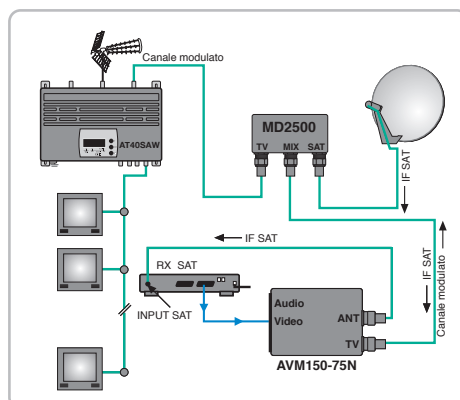

AVM150 SERIES

- ▶ Input A/V Scart
- ▶ PLL frequency synthesis
- ▶ audio / video adjustable inputs
- ▶ Spurious suppressor filter
- ▶ TV terrestrial / Sat self- mixing
- ▶ Multistandard PAL-SECAM B/G I D/K L/L'

Ingresso SCART per versione N

Ingresso RCA per versione R

ITEM	AVM150-75N	AVM150-75R	AVM150-90N	AVM150-90R
OUTPUT LEVEL	70 ±2 dBµV		90 ±2 dBµV	
GAIN ADJUSTER	-		0/-20 dB	
INPUT/OUTPUT FREQUENCY RANGE	5...2200 MHz			
THROUGH LOSS MIX	≤ 3 dB 5...2200 MHz		≤ 2 dB 5...2200 MHz	
SPURIOUS IN THE CHANNEL	- 65 dB			
SPURIOUS IN THE BAND	- 50 dB			
AUDIO / VIDEO CONNECTOR TYPE	SCART	RCA	SCART	RCA
VIDEO INPUT LEVEL (ADJUSTABLE)	0,5...1,5 Vpp			
S/N RATIO	50 dB			
VIDEO INPUT IMPEDANCE	75 Ohm			
MODULATION DEPTH	78 %			
VIDEO MODULATION	AM			
AUDIO INPUT LEVEL (ADJUSTABLE)	0,15...3 Vpp		0,15...3Vpp	
PREENPHASIS	50 µS			
AUDIO FREQUENCY RANGE	40...15.000 Hz			
AUDIO DISTORTION	≤ 0,5%			
MAINS VOLTAGE	9...24VDC			
CONSUMPTION MAX.	60 mA		90 mA	
DIMENSIONS	96x58x27mm		96x58x27 mm	
STANDARDS	PAL B/G-I-D/K SECAM L/L'			