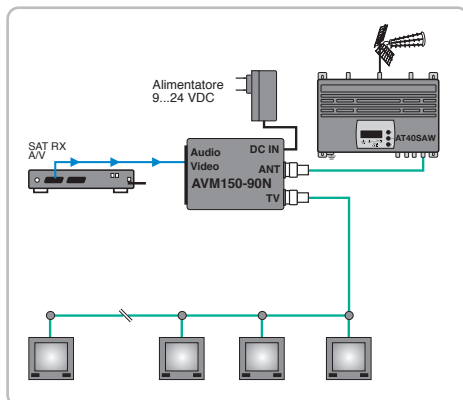

AVM150 SERIES

- ▶ Input A/V Scart
- ▶ PLL frequency synthesis
- ▶ audio / video adjustable inputs
- ▶ Spurious suppressor filter
- ▶ TV terrestrial / Sat self- mixing
- ▶ Multistandard PAL-SECAM B/G I D/K L/L'

Ingresso SCART per versione N

Ingresso RCA per versione R

ITEM	AVM150-75N	AVM150-75R	AVM150-90N	AVM150-90R
OUTPUT LEVEL	70 ±2 dBµV		90 ±2 dBµV	
GAIN ADJUSTER	-		0/-20 dB	
INPUT/OUTPUT FREQUENCY RANGE	5...2200 MHz			
THROUGH LOSS MIX	≤ 3 dB 5...2200 MHz		≤ 2 dB 5...2200 MHz	
SPURIOUS IN THE CHANNEL	- 65 dB			
SPURIOUS IN THE BAND	- 50 dB			
AUDIO / VIDEO CONNECTOR TYPE	SCART	RCA	SCART	RCA
VIDEO INPUT LEVEL (ADJUSTABLE)	0,5...1,5 Vpp			
S/N RATIO	50 dB			
VIDEO INPUT IMPEDANCE	75 Ohm			
MODULATION DEPTH	78 %			
VIDEO MODULATION	AM			
AUDIO INPUT LEVEL (ADJUSTABLE)	0,15...3 Vpp		0,15...3Vpp	
PREENPHASIS	50 µS			
AUDIO FREQUENCY RANGE	40...15.000 Hz			
AUDIO DISTORTION	≤ 0,5%			
MAINS VOLTAGE	9...24VDC			
CONSUMPTION MAX.	60 mA		90 mA	
DIMENSIONS	96x58x27mm		96x58x27 mm	
STANDARDS	PAL B/G-I-D/K SECAM L/L'			