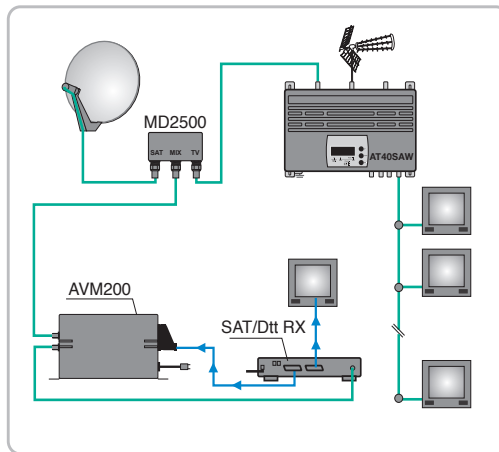

# AVM200S

- ▶ Programmable DSB modulator 38,9...863,25 MHz
- ▶ Selectable TV standard PAL-SECAM B/G I D/K L/L'
- ▶ Adjustable output level 100 dB $\mu$ V (0/-20 dB)
- ▶ PLL frequency synthesis
- ▶ Dolby Surround systems compatible
- ▶ Built-in audio/video test generator
- ▶ Self-powered

ITEM	AVM200E	AVM200S
OUTPUT LEVEL	100 $\pm$ 2 dB $\mu$ V	100 $\pm$ 2 dB $\mu$ V
GAIN ADJUSTER	0/-20 dB	0/-20 dB
INPUT/OUTPUT FREQUENCY RANGE	5...2200 MHz	
THROUGH LOSS MIX	$\leq$ 2 dB 5...2200 MHz	
SPURIOUS IN THE CHANNEL	- 65 dB	
SPURIOUS IN THE BAND	- 50 dB	
AUDIO / VIDEO CONNECTOR TYPE	RCA	SCART
VIDEO INPUT LEVEL (ADJUSTABLE)	0,5...1,5 Vpp	
S/N RATIO	50 dB	
VIDEO INPUT IMPEDANCE	75 Ohm	
MODULATION DEPTH	78 %	
VIDEO MODULATION	AM	
AUDIO STEREO CARRIERS PAL B/G	-	5,5 MHz + 5,74218 MHz
AUDIO INPUT LEVEL (ADJUSTABLE)	0,15...3 Vpp	1,0 Vpp
PREEMPHASIS	50 $\mu$ S	
AUDIO FREQUENCY RANGE	40...15.000 Hz	
AUDIO DISTORTION	$\leq$ 0,5%	
MAINS VOLTAGE	230 VAC	
CONSUMPTION MAX.	4,5 VA	
DIMENSIONS	195x103x50 mm	
STANDARDS	PAL B/G-I-D/K SECAM L/L'	