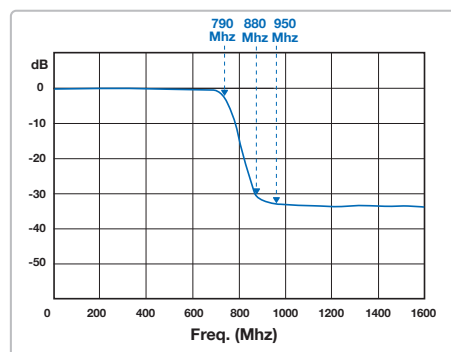

HIGH SEPARATION IF-SAT / TERRESTRIAL TV MIXERS

- ▶ Separation SAT/TV Terr. Bands > 50 dB
- ▶ Low through loss
- ▶ Waterproof post box

SCR COMPATIBILE
NORMA EN 50494

These items mix SAT band signals with terrestrial TV band ones with a very low through loss and with a higher than 50 dB separation.

this characteristic enables them to avoid band interferences that can damage the DTT signals quality in COFDM modulation. They are compatible with SCR/Unicable plants.

The passive mixer can be also used as demixer. I miscelatori passivi possono essere utilizzati come demiscelatori.

FILTER MIX TV/SAT MD2500 - MD2500DC

FILTRO MIX SAT/TV MD2500 - MD2500DC

ITEM		MD2500	MD2500DC
INPUTS			2
MIXER			1
FREQUENCY BAND IF-SAT	MHz	950... 2500	
FREQUENCY BAND TV TERR.	MHz	40... 790	
THROUGH LOSS IF-SAT	dB	≤ 1,5	≤ 1,5
TV TERR. THROUGH LOSS	dB	≤ 1	
IF-SAT GAIN	dB	-	-
IF-SAT/TV TERR. ISOLATION	dB	> 50	
RETURN LOSS	dB	> 12	
MAX OUTPUT LEVEL	dBμV	-	-
MAX CONSUMPTION	mA @ 18V	-	-
TERRESTRIAL INPUT VOLTAGE	mA	-	200 @ 12V
DIMENSIONS	mm	56 x 46 x 27	
CPS2 COMPATIBILITY		SI	