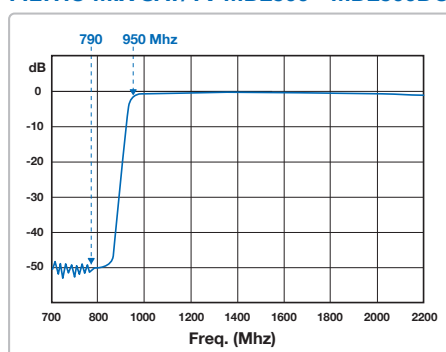

HIGH SEPARATION IF-SAT / TERRESTRIAL TV MIXERS

- ▶ Separation SAT/TV Terr. Bands > 50 dB
- ▶ Low through loss
- ▶ Waterproof post box

SCR COMPATIBILE
NORMA EN 50494

These items mix SAT band signals with terrestrial TV band ones with a very low through loss and with a higher than 50 dB separation.

this characteristic enables them to avoid band interferences that can damage the DTT signals quality in COFDM modulation. They are compatible with SCR/Unicable plants.

The passive mixer can be also used as demixer. I miscelatori passivi possono essere utilizzati come demiscelatori.

FILTER MIX TV/SAT MD2500 - MD2500DC

FILTRO MIX SAT/TV MD2500 - MD2500DC

ITEM		MD2500	MD2500DC
INPUTS			2
MIXER			1
FREQUENCY BAND IF-SAT	MHz	950... 2500	
FREQUENCY BAND TV TERR.	MHz	40... 790	
THROUGH LOSS IF-SAT	dB	≤ 1,5	≤ 1,5
TV TERR. THROUGH LOSS	dB	≤ 1	
IF-SAT GAIN	dB	-	-
IF-SAT/TV TERR. ISOLATION	dB	> 50	
RETURN LOSS	dB	> 12	
MAX OUTPUT LEVEL	dBμV	-	-
MAX CONSUMPTION	mA @ 18V	-	-
TERRESTRIAL INPUT VOLTAGE	mA	-	200 @ 12V
DIMENSIONS	mm	56 x 46 x 27	
CPS2 COMPATIBILITY		SI	