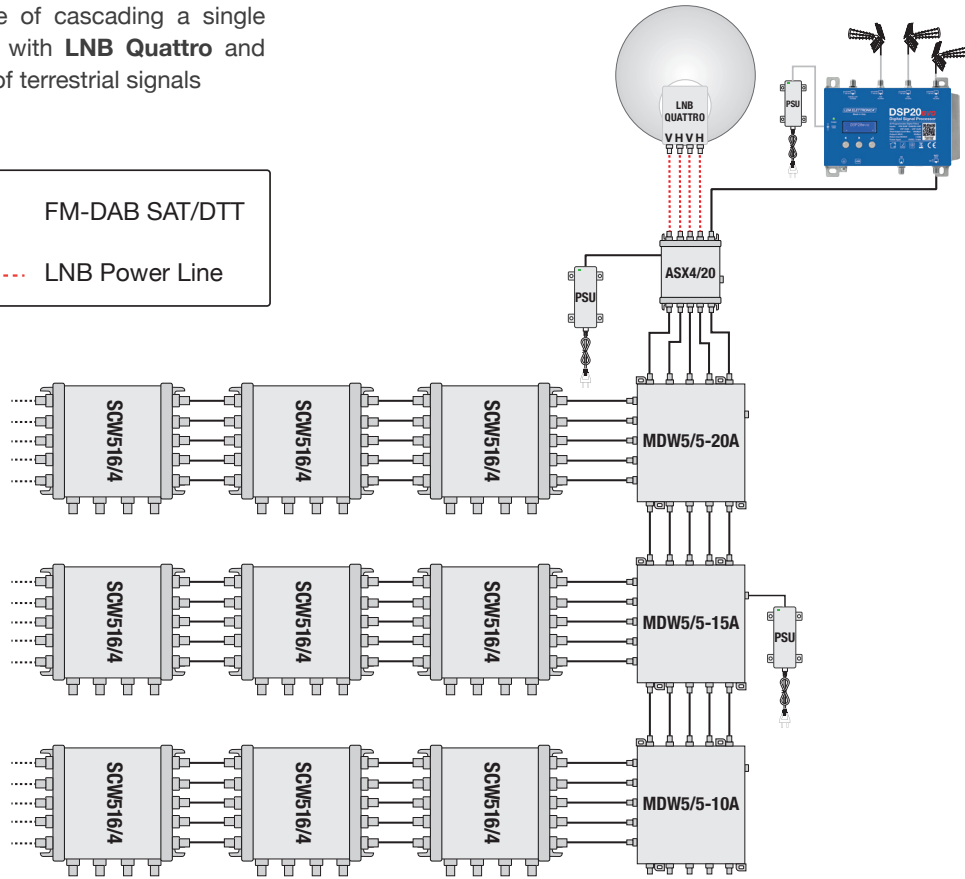

MDW5/5-10A

5 cable Wide Band taps with Active Terrestrial

-  **4 Wide Band lines from 250 to 2400 MHz**
-  **1 Terrestrial line 5 ...790MHz**
-  **Low loss of passage**
-  **High isolation between inputs**
-  **Supplied with power supply**

5
WARRANTY YEARS

MODEL	MDW5/5-10A	
SATELLITE FREQUENCY RANGE	MHz	250... 2400
SATELLITE INPUTS / OUTPUTS		4
SATELLITE TAPS		4
SATELLITE TRUNK LOSS	dB	≤ 2,5
SATELLITE TAP LOSS	dB	10
TV TERRESTRIAL FREQUENCY RANGE	MHz	5... 790
TV TERR. INPUT / OUTPUT		1
TV TERRESTRIAL TAP		1
TV TERRESTRIAL TRUNK LOSS	dB	3
TV TERRESTRIAL TAP GAIN ADJUSTABLE	dB	-5... 5
INPUTS / OUTPUTS ISOLATION	dB	> 30
RETURN LOSS	dB	> 10
VOLTAGE LINE		VL + HL
MAX. CURRENT PASS THROUGH	mA	1000
DIMENSIONS	mm	118x140x30

Connection Diagram

▶ Example of cascading a single satellite with **LNB Quattro** and mixing of terrestrial signals

▶ Example of cascade distribution with two Wide Band LNBs for two satellites and mixing of terrestrial signals