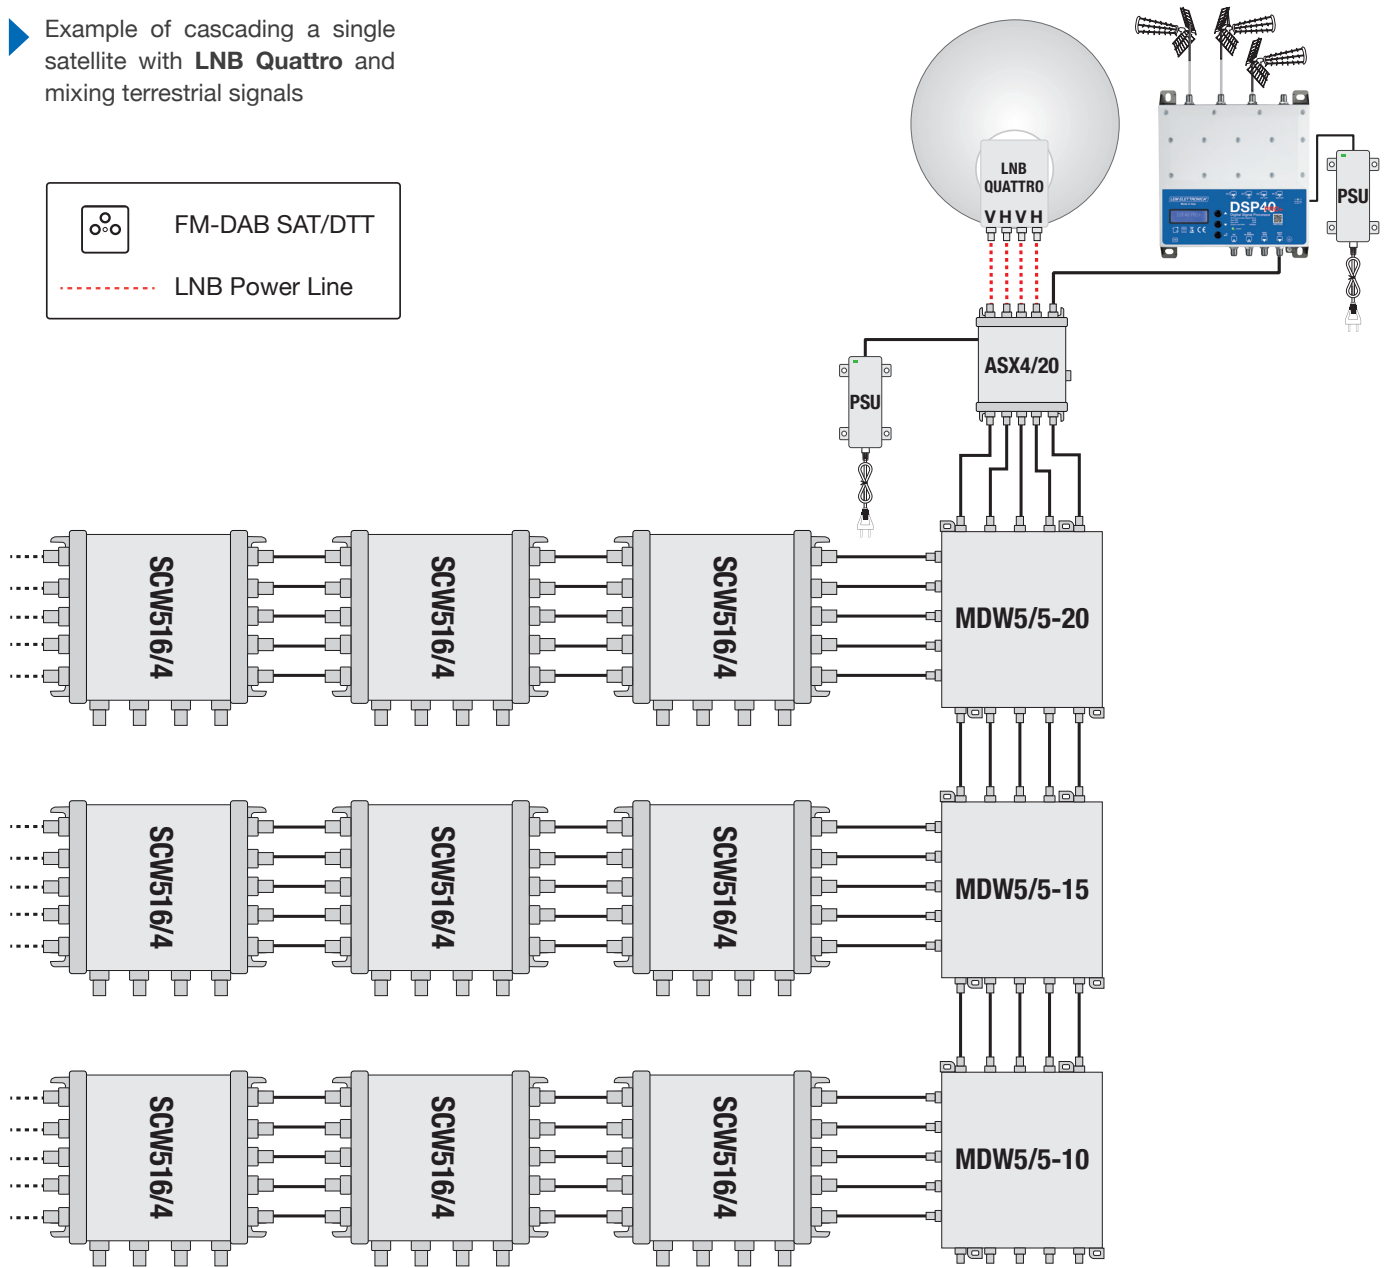

MDW5/5-15

5 cable Wide Band taps -15dB

-  **4 Wide Band lines from 250 to 2400 MHz**
-  **1 Terrestrial line 5 ...790MHz**
-  **Low loss of passage**
-  **High isolation between inputs**

WARRANTY **5** YEARS

MODEL		MDW5/5-15
SATELLITE FREQUENCY RANGE	MHz	250... 2400
SATELLITE INPUTS / OUTPUTS		4
SATELLITE TAPS		4
SATELLITE TRUNK LOSS	dB	≤ 2,5
SATELLITE TAP LOSS	dB	15
TV TERRESTRIAL FREQUENCY RANGE	MHz	5... 790
TV TERR. INPUT / OUTPUT		1
TV TERRESTRIAL TAP		1
TV TERRESTRIAL TRUNK LOSS	dB	1,5
TV TERRESTRIAL TAP LOSS	dB	12,5
INPUTS / OUTPUTS ISOLATION	dB	> 30
RETURN LOSS	dB	> 10
MAX. CURRENT LINE VL + VH	mA	1000 + 1000
DIMENSIONS	mm	118x140x30

Connection Diagram

▶ Example of cascading a single satellite with **LNB Quattro** and mixing terrestrial signals

Connection Diagram

▶ Example of cascade distribution with two Wide Band LNBS for two satellites and mixing of terrestrial signals