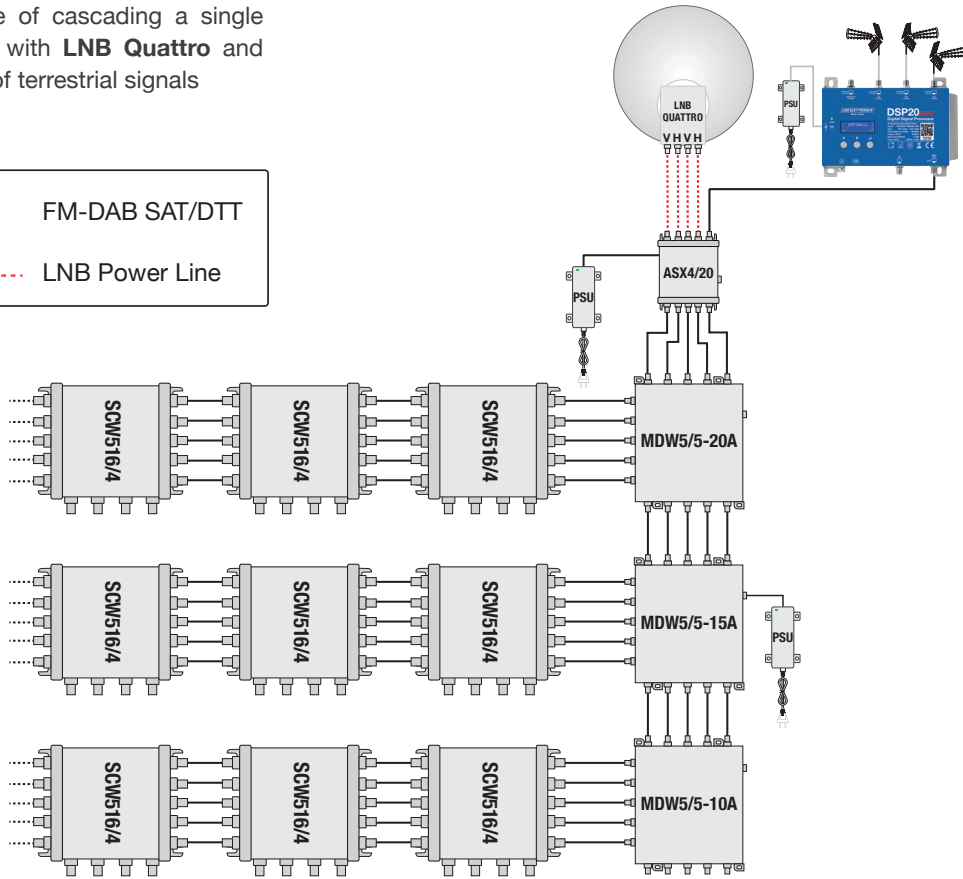

MDW5/5-15A

5 cable Wide Band taps with Active Terrestrial

-  **4 Wide Band lines from 250 to 2400 MHz**
-  **1 Terrestrial line 5 ...790MHz**
-  **Low loss of passage**
-  **High isolation between inputs**
-  **Supplied with power supply**

5
WARRANTY YEARS

MODEL	MDW5/5-15A	
SATELLITE FREQUENCY RANGE	MHz	250... 2400
SATELLITE INPUTS / OUTPUTS		4
SATELLITE TAPS		4
SATELLITE TRUNK LOSS	dB	≤ 2,5
SATELLITE TAP LOSS	dB	15
TV TERRESTRIAL FREQUENCY RANGE	MHz	5... 790
TV TERR. INPUT / OUTPUT		1
TV TERRESTRIAL TAP		1
TV TERRESTRIAL TRUNK LOSS	dB	1,5
TV TERRESTRIAL TAP GAIN ADJUSTABLE	dB	-5... 5
INPUTS / OUTPUTS ISOLATION	dB	> 30
RETURN LOSS	dB	> 10
VOLTAGE LINE		VL + HL
MAX. CURRENT PASS THROUGH	mA	1000
DIMENSIONS	mm	118x140x30

Connection Diagram

▶ Example of cascading a single satellite with **LNB Quattro** and mixing of terrestrial signals

▶ Example of cascade distribution with two Wide Band LNBs for two satellites and mixing of terrestrial signals