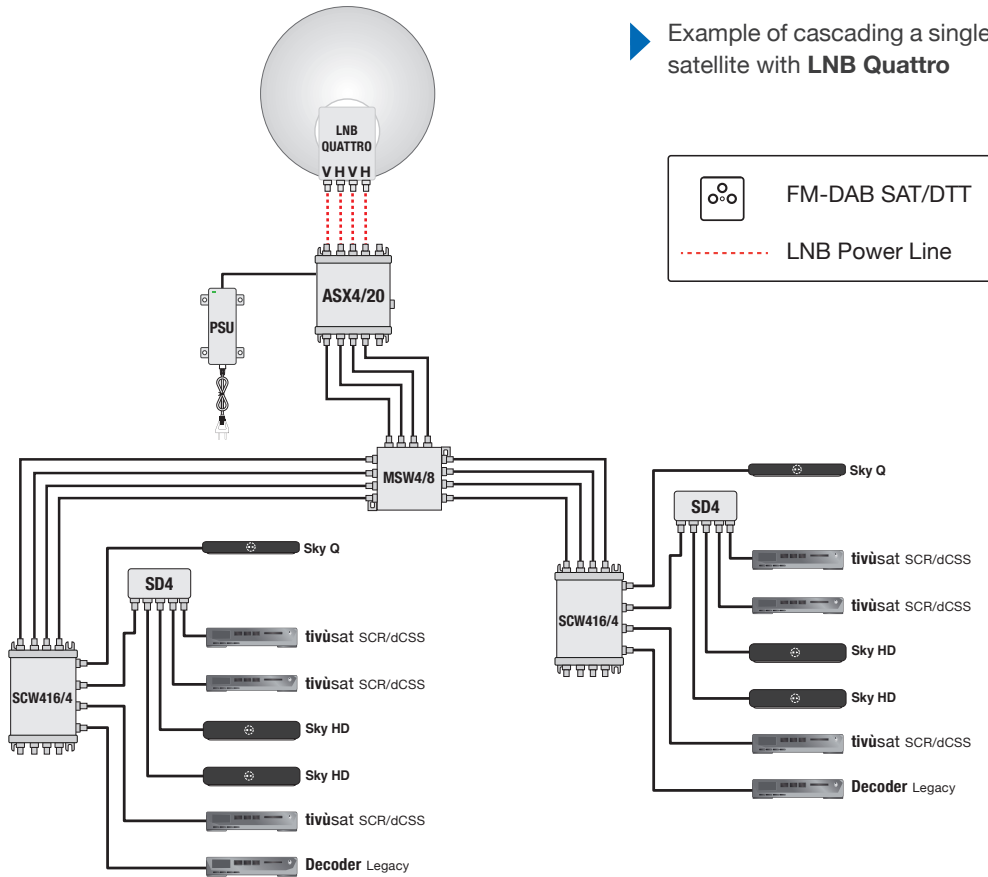

MSW4/8

4 cable Wide Band splitter

-  **4 Wide Band lines from 250 to 2400 MHz**
-  **Low loss of passage**
-  **High isolation between inputs**
-  **Current passing from all inputs**

WARRANTY **5** YEARS

MODEL		MSW4/8
TYPE		2-Way
INPUTS		4
OUTPUTS		4+4
FREQUENCY RANGE		250 - 2400 MHz
LOSS	dB	≤ 5
INPUTS ISOLATION	dB	> 40
OUTPUTS ISOLATION	dB	> 40
RETURN LOSS	dB	> 20
MAX. CURRENT PASS THROUGH	mA	1.000
DIMENSIONS	mm	85 x 95 x 27

Connection Diagram

▶ Example of cascading a single satellite with **LNB Quattro**

▶ Example of cascade distribution with **two Wide Band LNBs** for two satellites