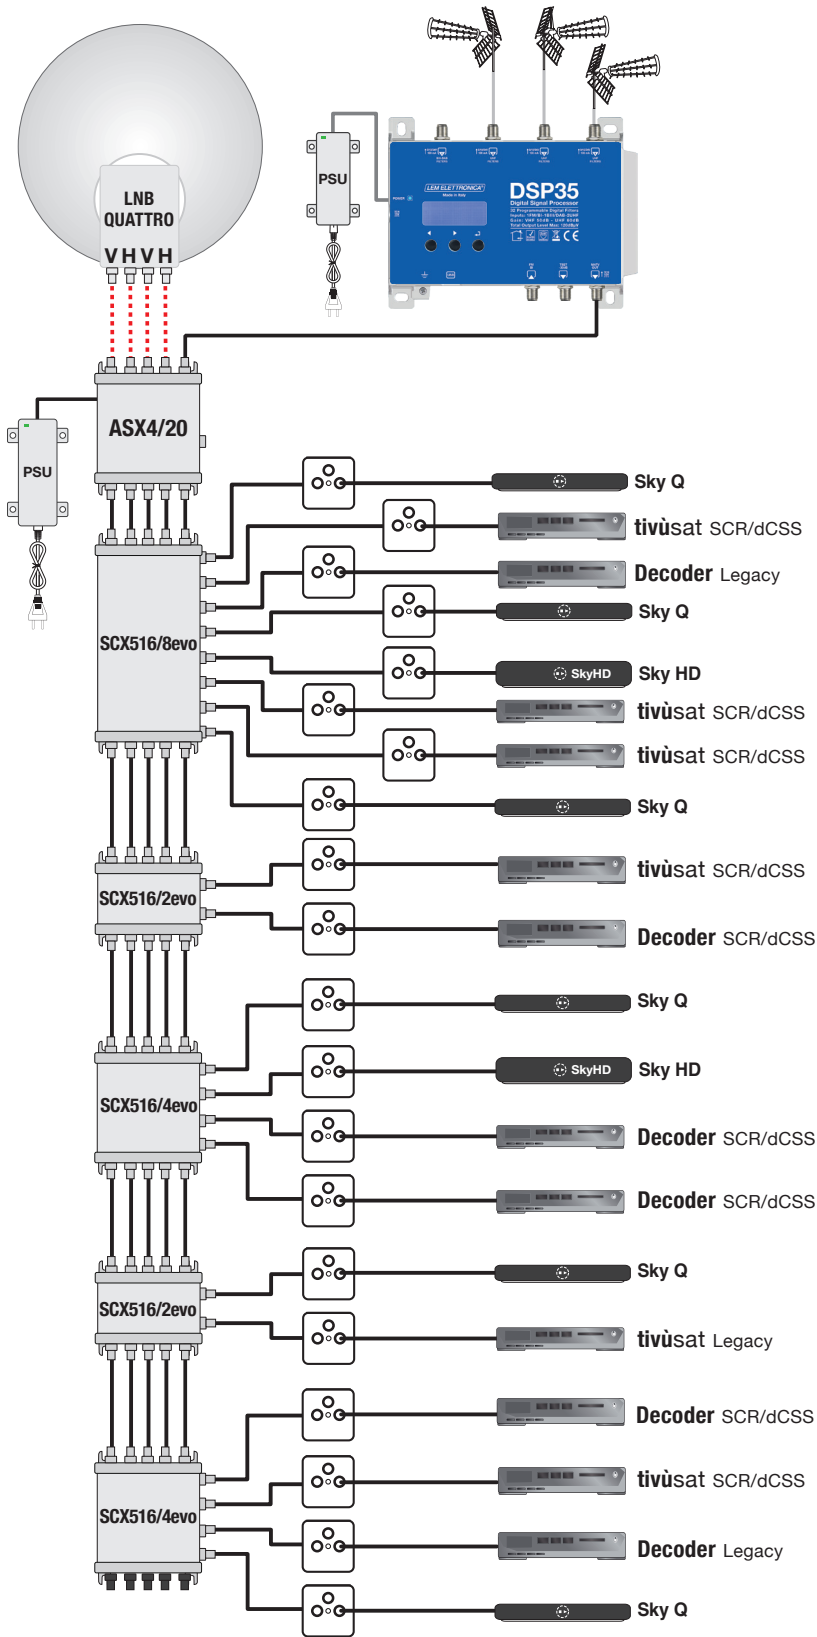

Connection Diagram

▶ Example of cascade distribution of a single satellite with Quattro LNB and mixing of terrestrial signals.

	2-Way Splitter with diodes
	2-Way Smart Splitter
	4-Way Smart Splitter
	SAT/DVB-T/FM-DAB Radio
	LNB Power Line