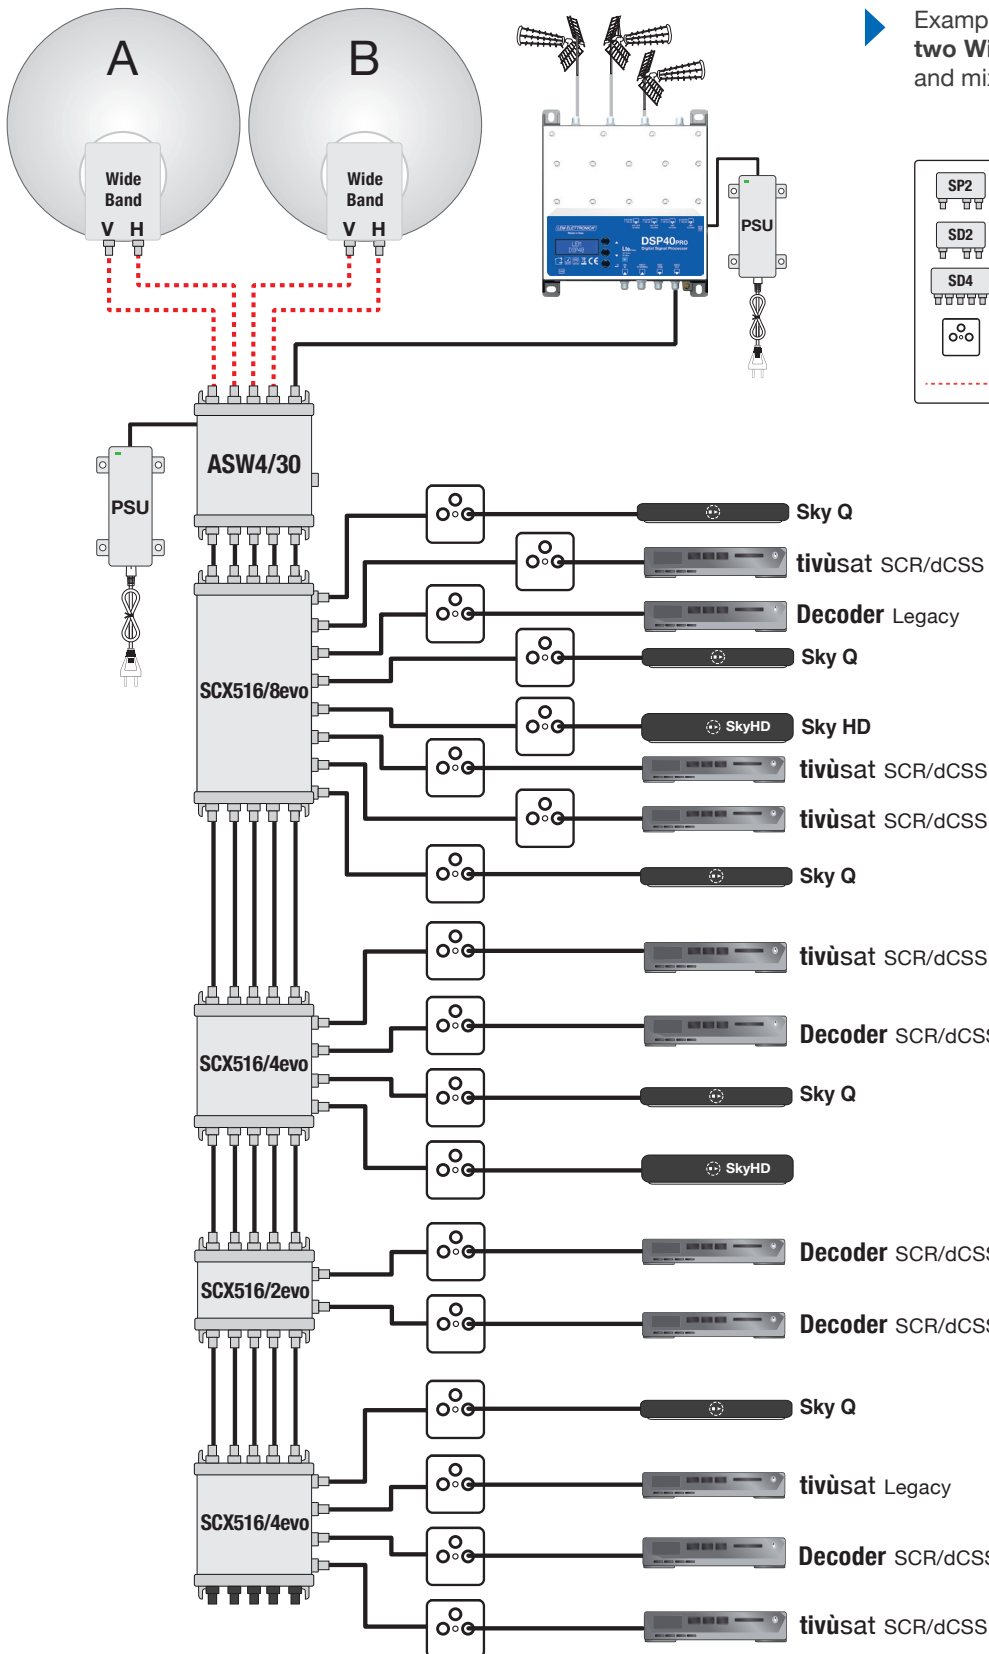

Connection Diagram

▶ Example of cascade distribution with **two Wide Band LNB** for **two satellites** and mixing of terrestrial signals.

	2-Way Splitter with diodes
	2-Way Smart Splitter
	4-Way Smart Splitter
	SAT/DVB-T/FM-DAB Radio
	LNB Power Line