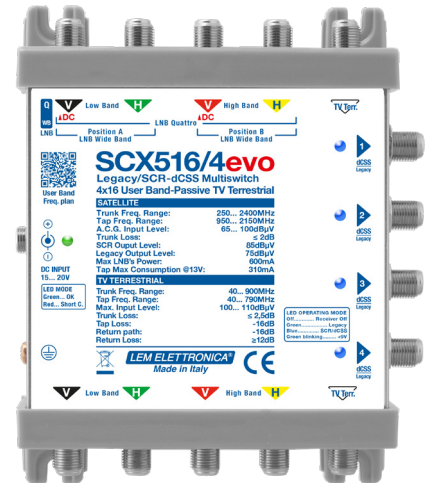

SCX516/4evo

Legacy/dCSS cascadable Multiswitch
5 inputs 4 outputs

-  **Selectable Quattro/WideBand Mode**
-  **Legacy/SCR-dCSS automatic selection**
-  **Diplexed passive terrestrial**
-  **DC input for multiswitch and LNB powering**
-  **Diagnostic/Status Led**

- 5 inputs cascade multiswitch, 4 outputs with 16 user band and **automatic switching function** from Legacy to SCR/dCSS.
- Low-loss passive mixing of terrestrial signals
- satellite inputs equipped with **automatic gain control CAG**.
- Suitable for use in systems with **LNB Quattro** or **LNB Wide Band** to **distribute one full satellite position with only 3 coaxial cables** or **two satellite positions with 5 cables**.
- **Integrated DC power socket** that allows the connection of an external power supply (optional) and enables both the LNB and the multiswitch itself to be powered.

MODEL		SCX516/4EVO
TYPE		Cascadable
N° INPUTS / OUTPUTS		5/5
N° TAPS		4
SATELLITE		
TRUNK FREQUENCY RANGE	MHz	250... 2.400
TAPS FREQUENCY RANGE	MHz	950... 2.150
A.C.G. INPUT RANGE	dBµV	65... 100
SCR/dCSS TAP OUTPUT LEVEL	dBµV	85
LEGACY TAP OUTPUT LEVEL	dBµV	78
TRUNK LOSS SATELLITE	dB	≤ 2
SUPPORTED STANDARDS		LEGACY / EN 50494 / EN 50607 / SKY UK (Automatic Selection)
AVAILABLE USER BAND FREQUENCY PLANS		SKY ITALIA - SKY UK - MULTICHOICE - CYFROWY POLSAT
MAXIMUM CURRENT DRAIN @ 13V PER OUTPUT	mA	310
MAXIMUM LNB(S) POWER	mA	600
TV TERRESTRIAL		
TRUNK FREQUENCY RANGE	MHz	40... 900
TAPS FREQUENCY RANGE	MHz	40... 790
TV TERR. TAP LOSS	dB	-16
TRUNK LOSS TV TERR.	dB	≤ 2,5
COMMON SPECIFICATIONS		
SEPARATION SATELLITE / TV TERR.	dB	≥ 50
CROSS-POLAR ISOLATION	dB	> 30
INPUTS - OUTPUTS ISOLATION	dB	> 30
RETURN LOSS	dB	> 12
MAXIMUM TOTAL CURRENT DRAIN @20V	mA	700
OPERATING TEMPERATURE RANGE	°C	0... 50
DIMENSIONS	mm	144x110x39