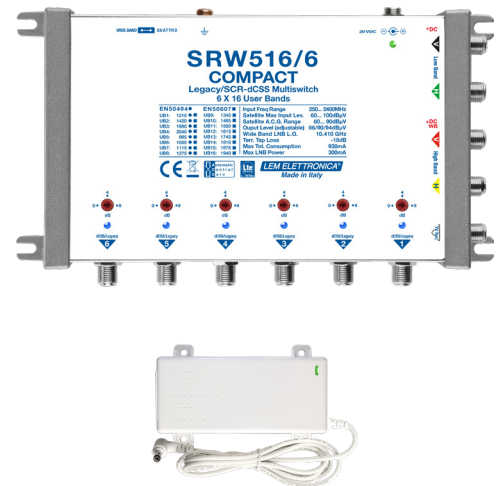

SRW516/6

Legacy-SCR/dCSS Radial Multiswitch 5 inputs 6 outputs

- ✓ **Additional adjustable satellite gain for each output**
- ✓ **Up to 8 dB Extra Power Level Output**
- ✓ **Legacy/SCR-dCSS automatic selection**
- ✓ **Status LED Legacy/dCSS/Error**
- ✓ **Supplied with power supply**

- Multiswitch with 5 radial cables 6 outputs with 16 user bands for each output and automatic switching function from **Legacy to SCR/dCSS**.
- Low-loss passive **mixing of terrestrial signals**
- Satellite inputs equipped with **automatic gain control CAG**.
- Additional **adjustable satellite gain** for each output
- **Suitable** for use in systems with LNB Quattro or LNB Wide Band to distribute one full satellite position with only 3 coaxial cables or two satellite positions with 5 cables.
- **Integrated DC power socket** that allows connection of an external power supply (optional) and enables both LNB and multiswitch power supply.

MODEL		SRW516/6
TYPE		Compact
INPUTS		5
OUTPUT/TAPS		6
SATELLITE INPUTS FREQ. RANGE	MHz	250... 2400
SATELLITE INPUTS POWER LEVEL RANGE	dB μ V	60... 100
SATELLITE A.C.G. POWER LEVEL RANGE	dB μ V	60... 90
SATELLITE OUTPUT/TAP FREQ. RANGE	MHz	950... 2150
MAX. LEGACY OUTPUT LEVEL	dB μ V	85
MAX. SCR-dCSS OUTPUT LEVEL	dB μ V	86/90/94
TV TERRESTRIAL INPUT FREQ. RANGE	MHz	5... 790
TV TERRESTRIAL OUTPUT/TAP LOSS	dB	- 18
TV TERRESTRIAL RETURN PATH LOSS	dB	- 18
SATELLITE / TV TERRESTRIAL DIPLEXER ISOLATION	dB	\geq 50
SCR/dCSS STANDARDS		Compliant with CENELC EN50494 (SCR) EN50607 (dCSS) SKY UK DSCR
SCR/dCSS USER BANDS		16
AVAILABLE USER BAND FREQUENCY PLANS		SKY ITALIA - SKY UK - MULTICHOICE - CYFROWY POLSAT
LEGACY STANDARDS		13/18V 22KHz Universal Tone & Voltage
DiSEqC SIGNALLING		DiSEqC 1.0 / 2.0 Compliant
CROSSPOLARITY ISOLATION	dB	> 30
TRUNK ISOLATION	dB	> 30
PHASE NOISE	dBc/Hz	-90 @ DELTA F=1KHz
RETURN LOSS	dB	> 12
MAX. POWER CONSUMPTION @ 13V PER OUTPUT	mA	50
LNB MAX CURRENT @ 20V	mA	300
DIMENSIONS LxHxP	mm	118x223x38