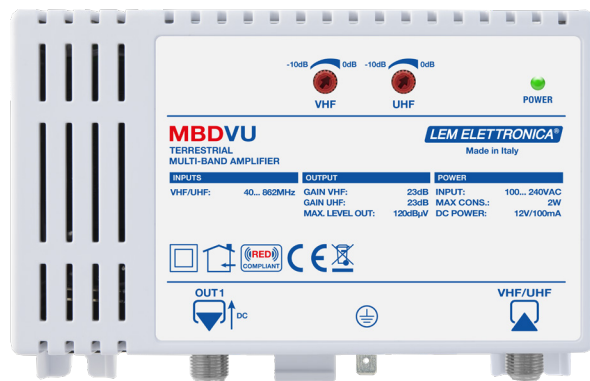

MBDVU

-  **High efficiency built-in switching power supply**
-  **Pin diodes Inter-stage attenuators**
-  **Wall and DIN rail mounting**
-  **Case made in ABS V0 class**

Indoor self-powered line TV amplification control unit with single input.

Adjustable gain regulation independently for each band.

MODEL		MBDVU
N°INPUTS		1
N°OUTPUTS		1
FREQUENCY RANGE	MHz	87,50... 300 / 470... 862
GAIN VHF	dB	23 (Adjustable 0... -10)
GAIN UHF	dB	23 (Adjustable 0... -10)
TV TERRESTRIAL MAXIMUM OUTPUT LEVEL	dBμV	120 (IM3 -35dBc)
NOISE FIGURE VHF-UHF	dB	9
INPUT/OUTPUT RETURN LOSS	dB	>12
POWERING RANGE		100... 240VAC 50/60Hz
MAXIMUM CONSUMPTION	W	2
OPERATING TEMPERATURE	°C	-10... +55
DIMENSIONS	mm	135 x 91 x 45