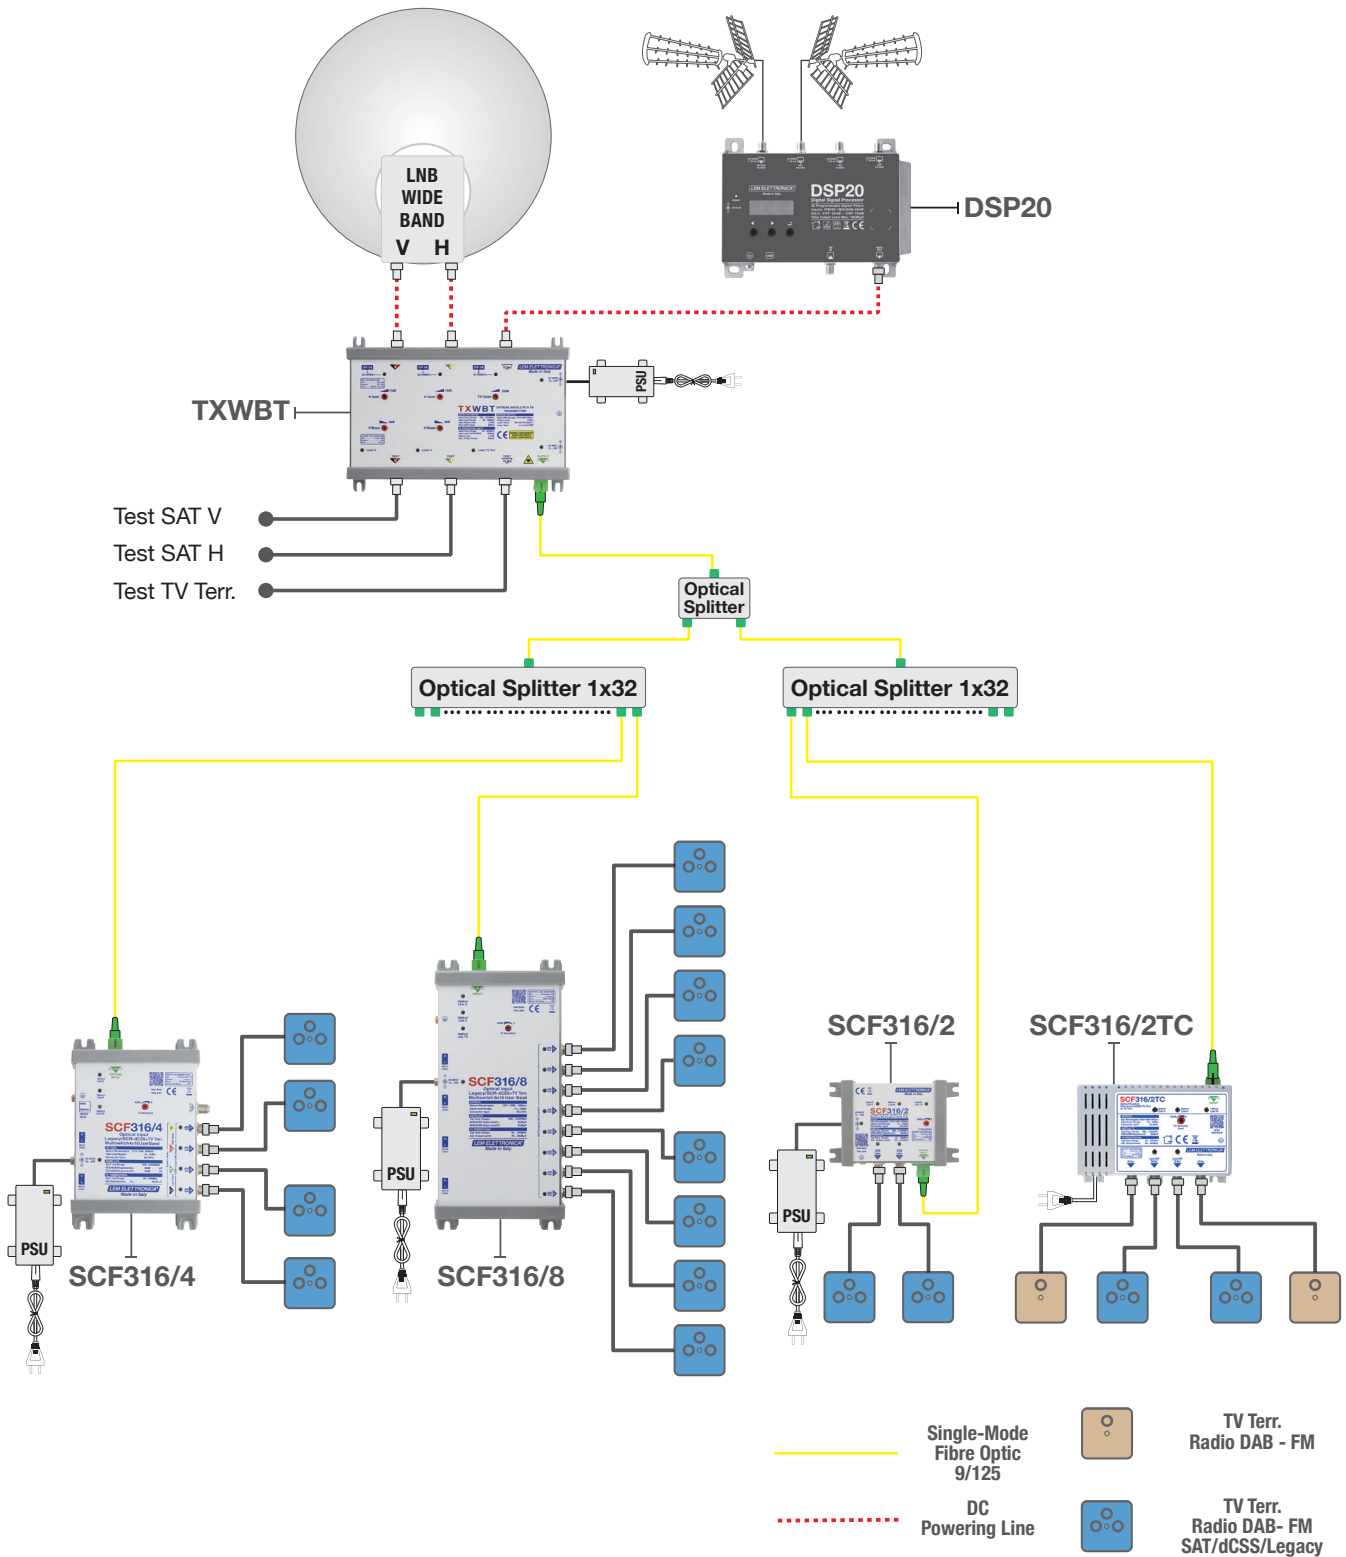

SCF316/2

Single Satellite Fibre Optic Multiswitches 2 outputs

-  **2 x Legacy/dSCR-DTT/DAB/FM outputs**
-  **Optical link monitor Led**
-  **A.G.C. for each output**
-  **Level adjuster for TV terrestrial signal**
-  **Supplied with power supply**

Multi-output dSCR optical converter for distribution of a one satellite and terrestrial (TV/FM/DAB) signals over a single single-mode optical fibre.

Ready for
UHDTV

5
WARRANTY YEARS

| MODEL | | SCF316/2 |
|---|------|--|
| OPTICAL INPUT | | 1 |
| OUTPUTS (TERRESTRIAL+SATELLITE) | | 2 |
| OPTICAL | | |
| OPERATION WAVELENGTH | nm | 1310 - 1330 - 1550 |
| INPUT POWER RANGE | dBm | -14... 0 |
| INPUT CONNECTOR TYPE | | SC/APC |
| RETURN LOSS | dB | ≥40 |
| SATELLITE | | |
| OUTPUT BANDWIDTH | MHz | 950... 2150 |
| SCR/dCSS OUTPUT LEVEL | dBμV | 85 |
| LEGACY OUTPUT LEVEL | dBμV | 75 |
| SATELLITE CONTROL STANDARDS | | Universal LNB Voltage & Tone / DiSEqC 1.0 / DiSEqC 2.0 |
| SSCR/dCSS/dSCR PROTOCOLS | | EN50494 / EN50607 / SKY UK |
| AVAILABLE USER BAND FREQUENCY PLANS | | SKY ITALIA - SKY UK / DSTV SOUTH AFRICA / POLSAT |
| TV TERRESTRIAL / FM / DAB | | |
| OUTPUT BANDWIDTH | MHz | 40... 790 |
| DIPLEXED OUTPUT MAXIMUM LEVEL | dBμV | 85 |
| OUTPUT LEVEL ADJUSTABLE RANGE | dB | 0... -20 |
| OTHERS | | |
| ISOLATION BETWEEN SATELLITE/TERRESTRIAL | dB | ≥ 40 |
| ISOLATION V / H | dB | > 30 |
| OUTPUT RETURN LOSS | dB | > 12 |
| DC INPUT VOLTAGE RANGE | V | 12... 20 |
| MAXIMUM CONSUMPTION | W | 4,5 |
| OPERATING TEMPERATURE | °C | 0... 50 |
| DIMENSIONS | mm | 127x90x38 |

Connection Diagram

Distribution of a satellite and terrestrial feed (DTT; FM; DAB) over a single mode optical fibre

The TXWBT headend converts and transmits over a single-mode fibre optical cable the terrestrial feeds and the transponders of a satellite received from a Wide Band LNB. Each SCF316 series optical converter output provides terrestrial and satellite signals supporting the legacy or dSCR standards (AUTO-SWITCH).