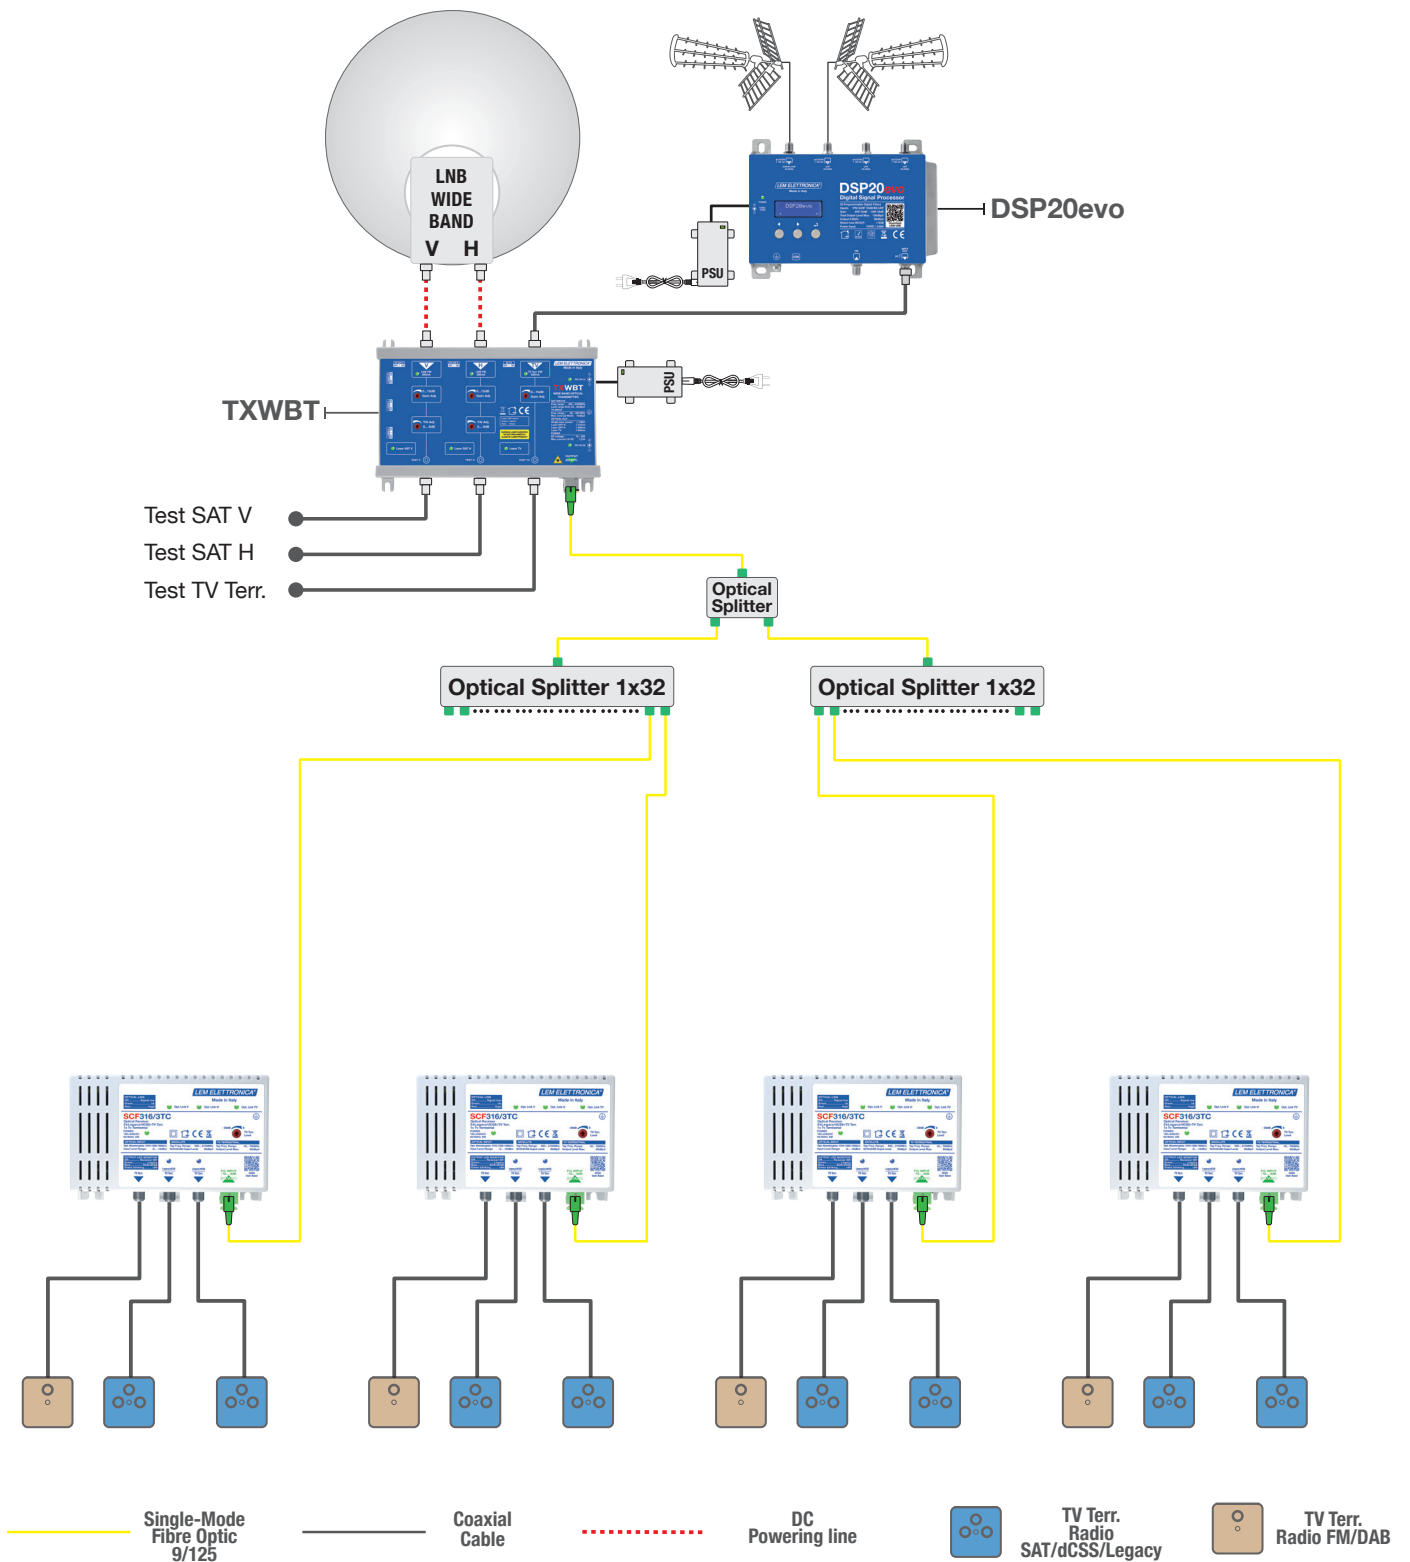

SCF316/3TC

Single Satellite Fibre Optic Multiswitches 2 (terrestrial + satellite) + 1 (terrestrial) outputs

- ✓ **Optical input sensitivity -16... -8 dBm**
- ✓ **Level adjuster for TV terrestrial signal**
- ✓ **Optical link monitor Led**
- ✓ **A.G.C. for each output**
- ✓ **Wall and DIN rail mounting**
- ✓ **High efficiency built-in switching power supply**

Optical input multiswitch receiver for the distribution of all satellite transponders of an orbital position as well as DVB-T, FM, DAB terrestrial services via a single mode fibre.

It has 2 satellite outputs (dCSS/Legacy) with mixed TV/FM/DAB and 1 additional TV/FM/DAB output.

Connection Diagram

Distribution of a satellite and terrestrial feed (DTT; FM; DAB) over a single mode optical fibre

The **TXWBT** headend converts and transmits over a single-mode fibre optical cable the terrestrial feeds and the transponders of a satellite received from a Wide Band LNB. Each **SCF316** series optical converter output provides terrestrial and satellite signals supporting the legacy or dSCR standards (AUTO-SWITCH).