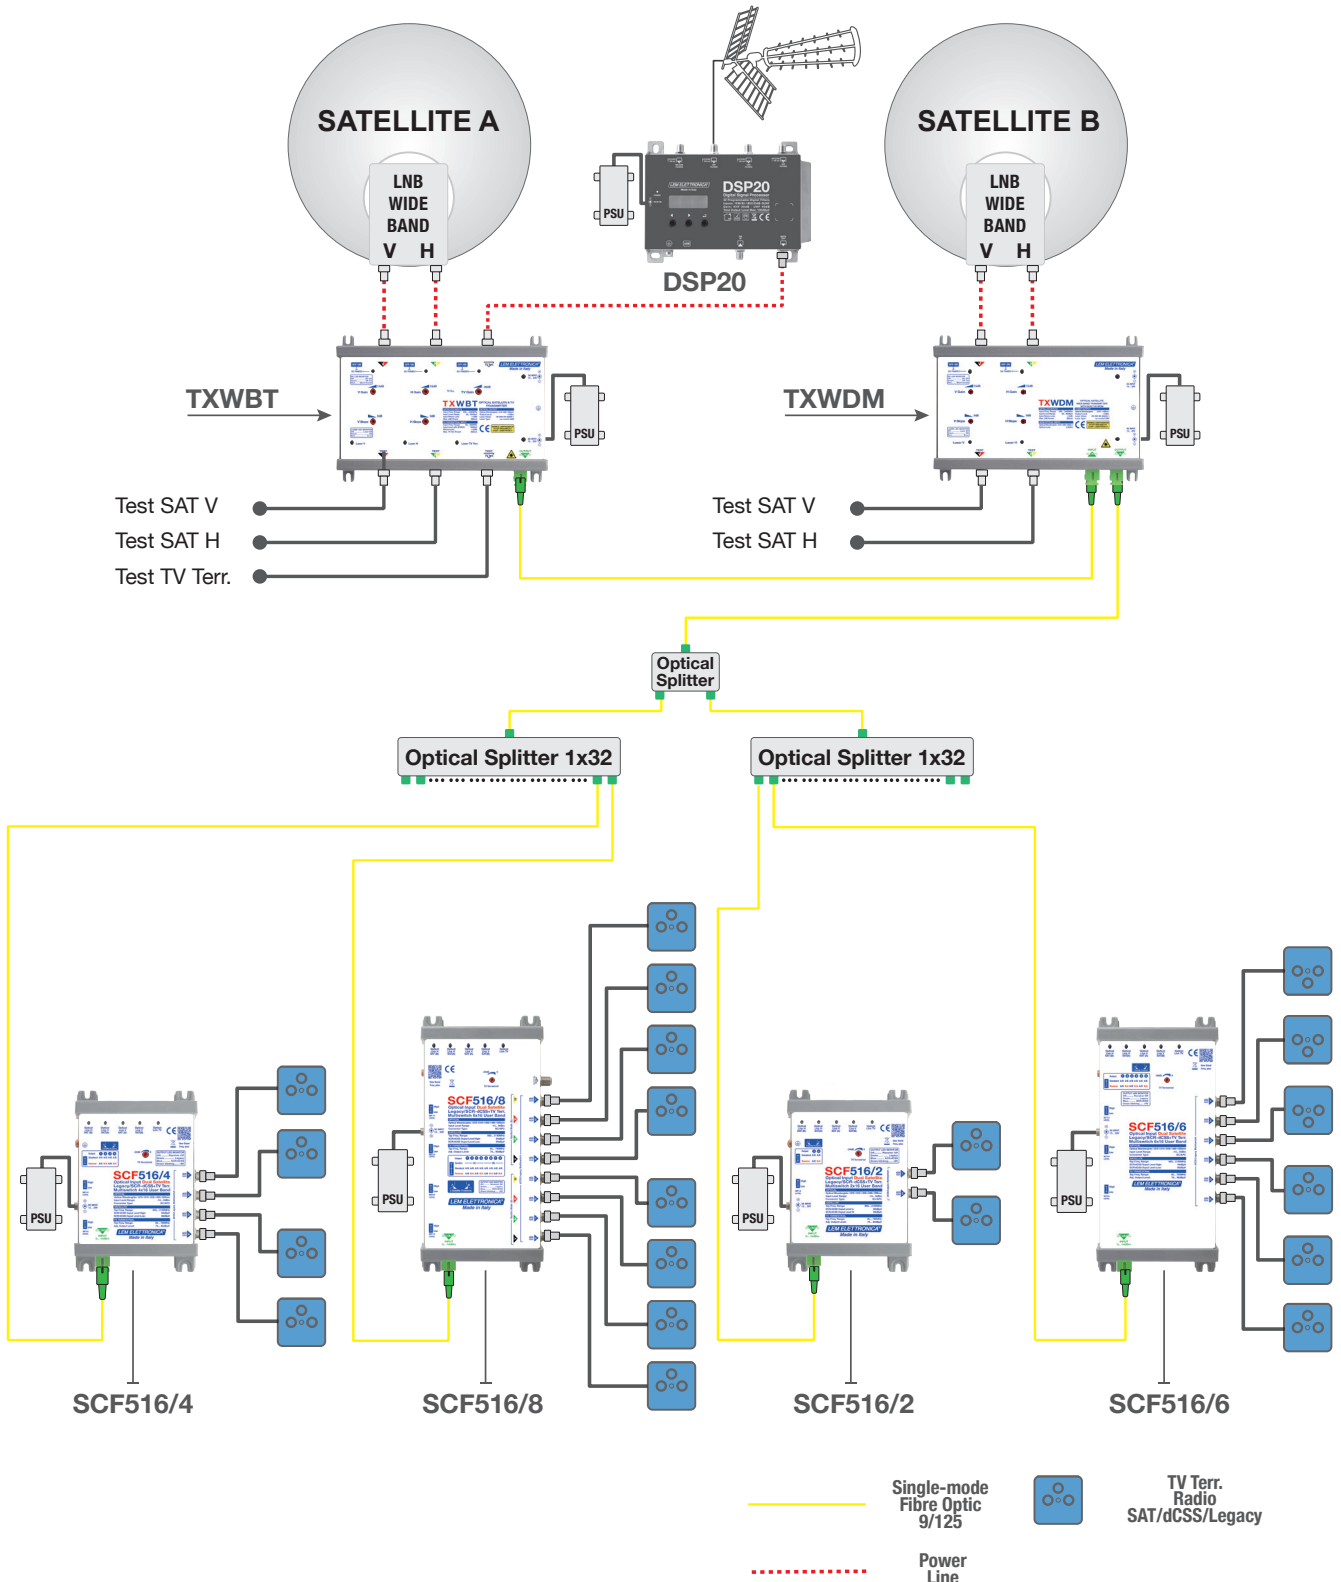

Multi-output dSCR optical converter for distribution of signals from two satellites and terrestrial feed (TV/FM/DAB) over a single-mode optical fibre.

Ready for
UHDTV

MODEL		SCF516/2
OPTICAL INPUT		1
RF OUTPUTS		2
OPTICAL		
OPERATION WAVELENGTHS	nm	1.270 - 1310 - 1330 - 1.490 - 1550
INPUT POWER RANGE	dBm	-14... 0
INPUT CONNECTOR TYPE		SC/APC
RETURN LOSS	dB	≥40
SATELLITE		
OUTPUT BANDWIDTH	MHz	950... 2150
SCR/dCSS OUTPUT LEVEL	dBμV	85 Booster OFF / 94 Booster ON
LEGACY OUTPUT LEVEL	dBμV	75 Booster OFF / 80 Booster ON
SATELLITE CONTROL STANDARDS		Universal LNB Voltage & Tone / DiSEqC 1.0 / DiSEqC 2.0
SCR/dCSS/DSCR PROTOCOLS		EN50494 / EN50607 / SKY UK (AUTO-SWITCH)
AVAILABLE USER BAND FREQUENCY PLANS		SKY ITALIA - SKY UK / DSTV SOUTH AFRICA / POLSAT
TV TERRESTRIAL / FM / DAB		
OUTPUT BANDWIDTH	MHz	40... 790
MAXIMUM OUTPUT LEVEL	dBμV	85
OUTPUT LEVEL ADJUSTABLE RANGE	dB	0... -20
OTHERS		
ISOLATION BETWEEN SATELLITE/TERRESTRIAL	dB	≥ 40
ISOLATION V / H	dB	> 30
OUTPUT RETURN LOSS	dB	> 12
DC INPUT VOLTAGE RANGE	V	12... 20
MAXIMUM CONSUMPTION	W	7
OPERATING TEMPERATURE	°C	0... 50
DIMENSIONS	mm	172x118x38

Connection Diagram

Distribution of two satellite and terrestrial feed (DTT, FM, DAB) over a single-mode optical fibre.

The headends **TXWBT** and **TXWDM** convert and transmit over a single-mode fibre optical cable the terrestrial feeds and all the transponders of two satellite received from two Wide Band LNB. The optical multiswitches of the **SCF516** series receive and converted into RF to be ready for a single or multi-dwelling coaxial distribution. Each **SCF516** series multiswitch output provides terrestrial and satellite signals and fully supports Diseqc controls in legacy and SCR/dCSS standards.